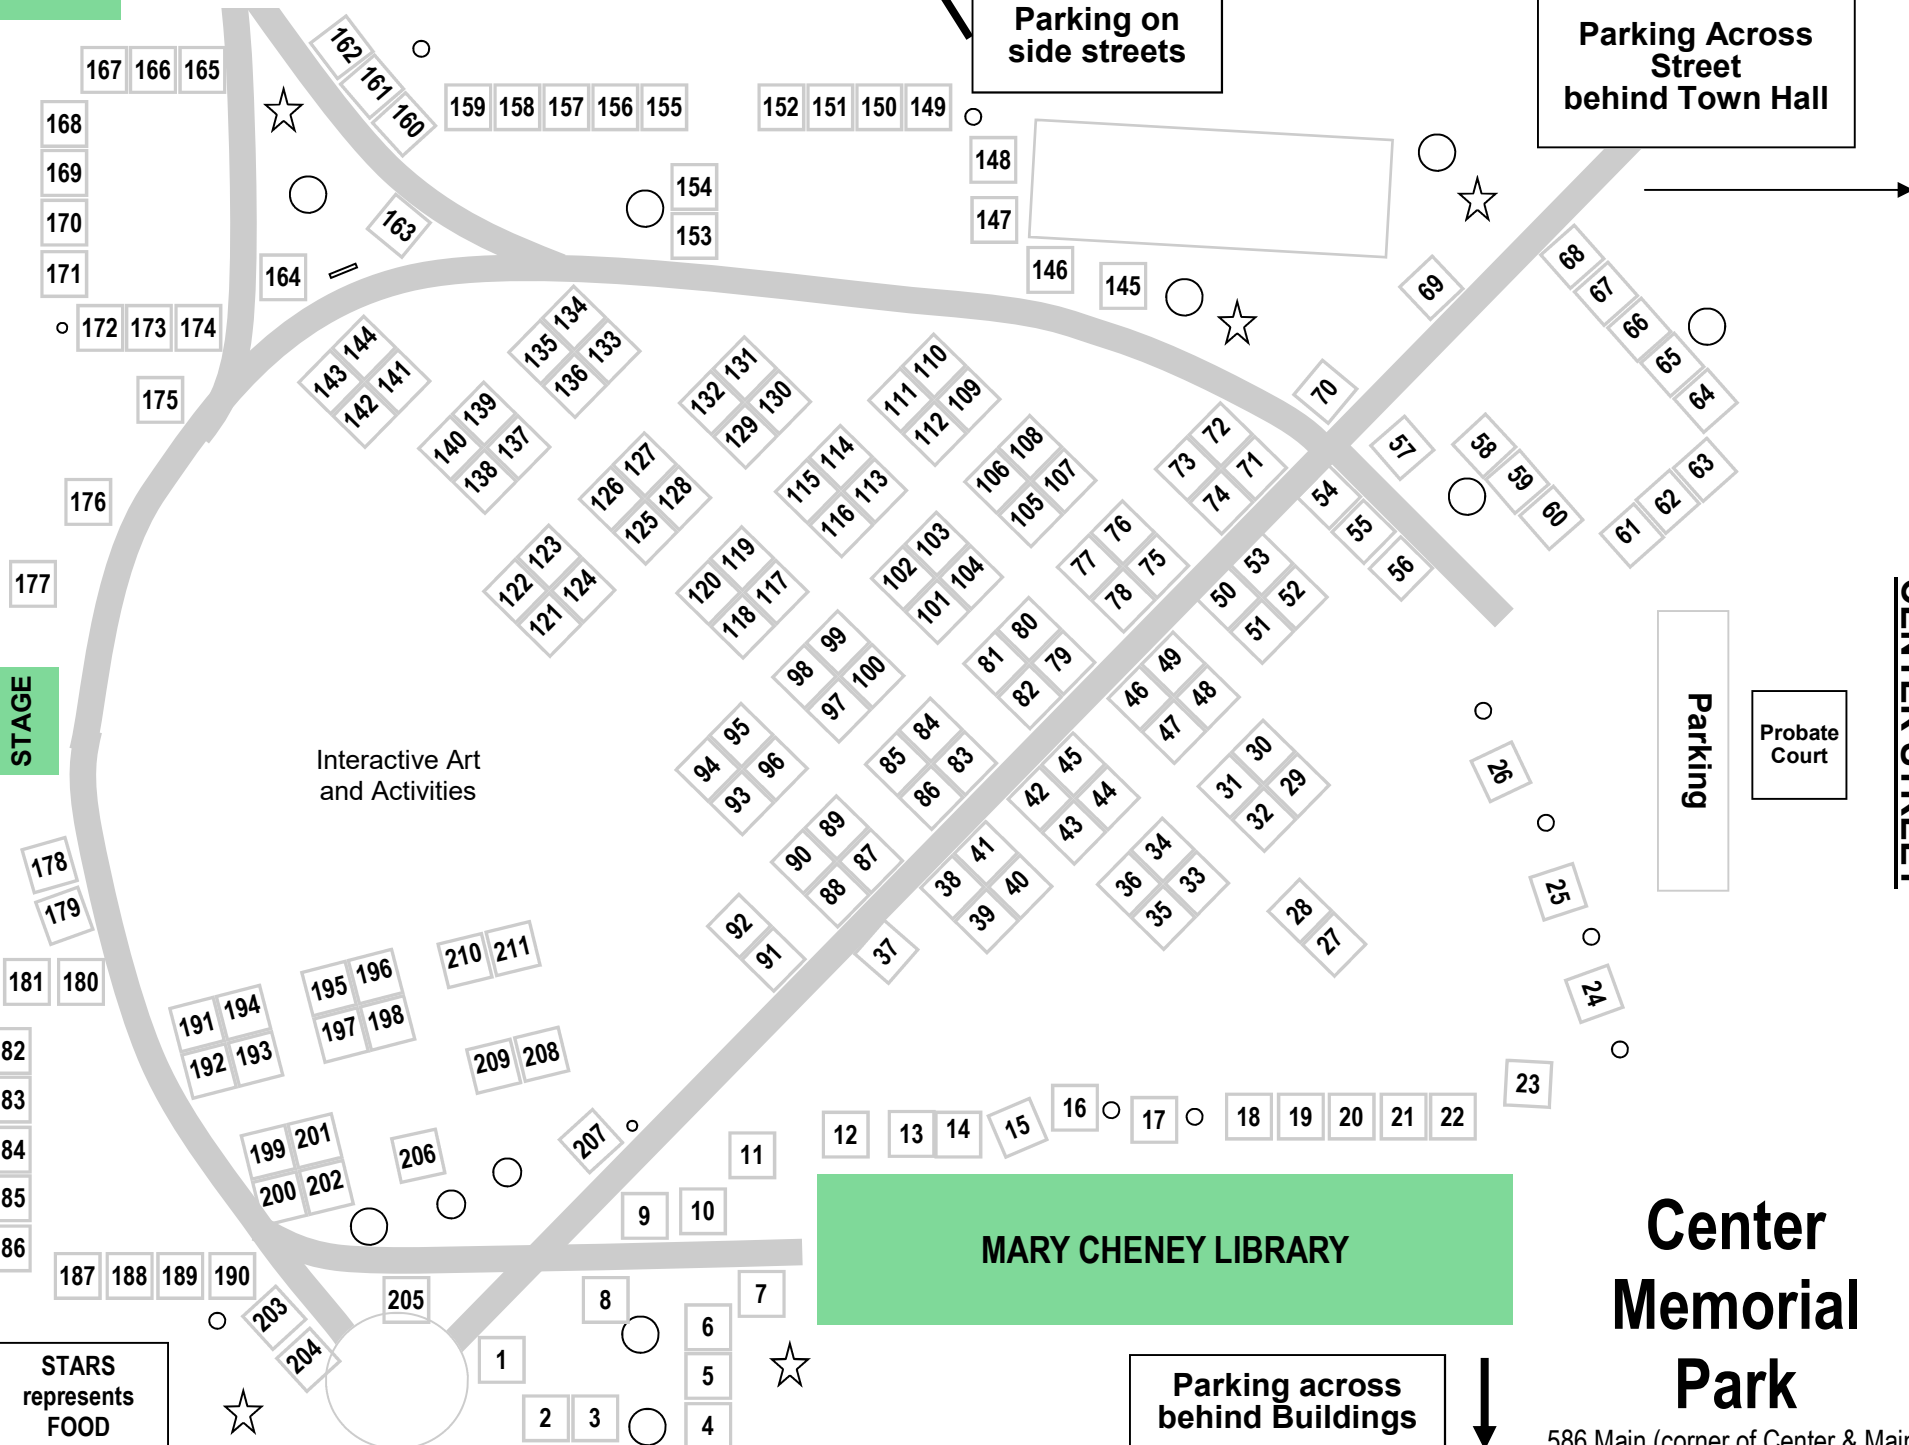

Restrooms

LINDEN STREET

Parking on side streets

Parking Across Street behind Town Hall

STAGE

Interactive Art and Activities

MARY CHENEY LIBRARY

Parking

Probate Court

CENTER STREET

Center Memorial Park

586 Main (corner of Center & Main)

Parking across behind Buildings

MAIN STREET

STARS represents FOOD